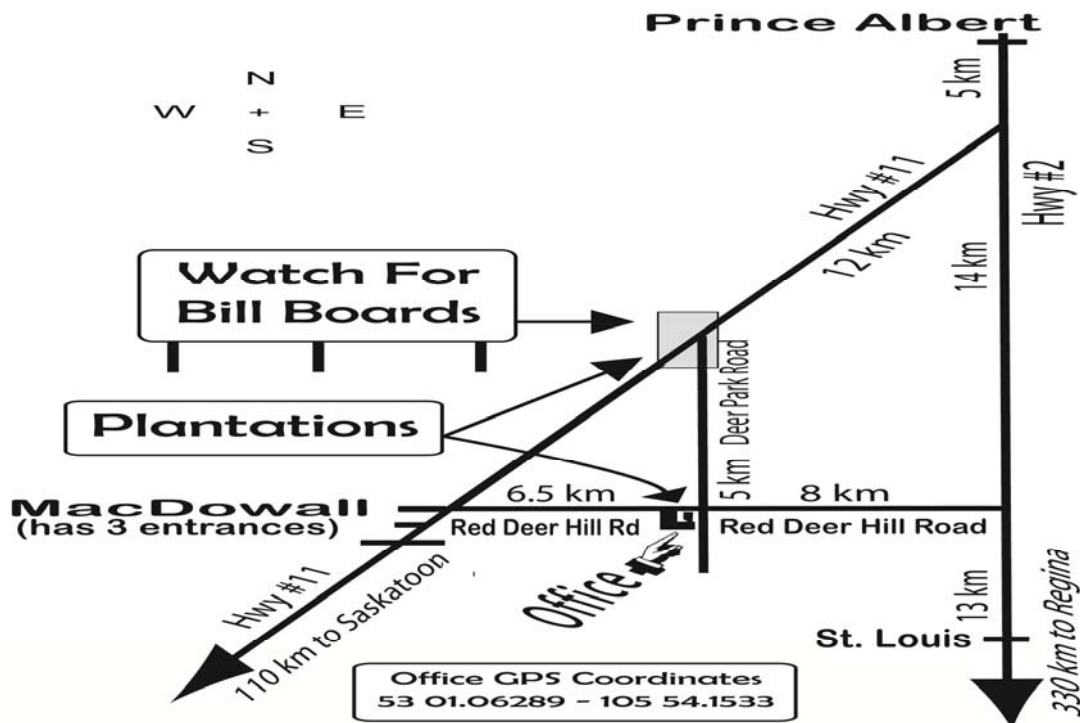

Nursery - Shipping/Receiving Yard:

(24 km South West of Prince Albert, SK)

From Prince Albert Canadian Tire lights on Second Ave W. Travel South on Hwy #2 -5 km. Turn West onto Hwy #11 - 12 km. Turn South 3 km on Deer Park Road, watch for billboards on hwy.

Billing Address

266 - 14th Street West

Prince Albert, SK Canada S6V 3L3

PICK UPS: Show up with a clean truck free of grime, straw or slip tanks. Bring a sheet of plywood to extend the bed & numerous straps/bungee cords/tape measure and a sheet/quilt/tarp to cover live product from drying.